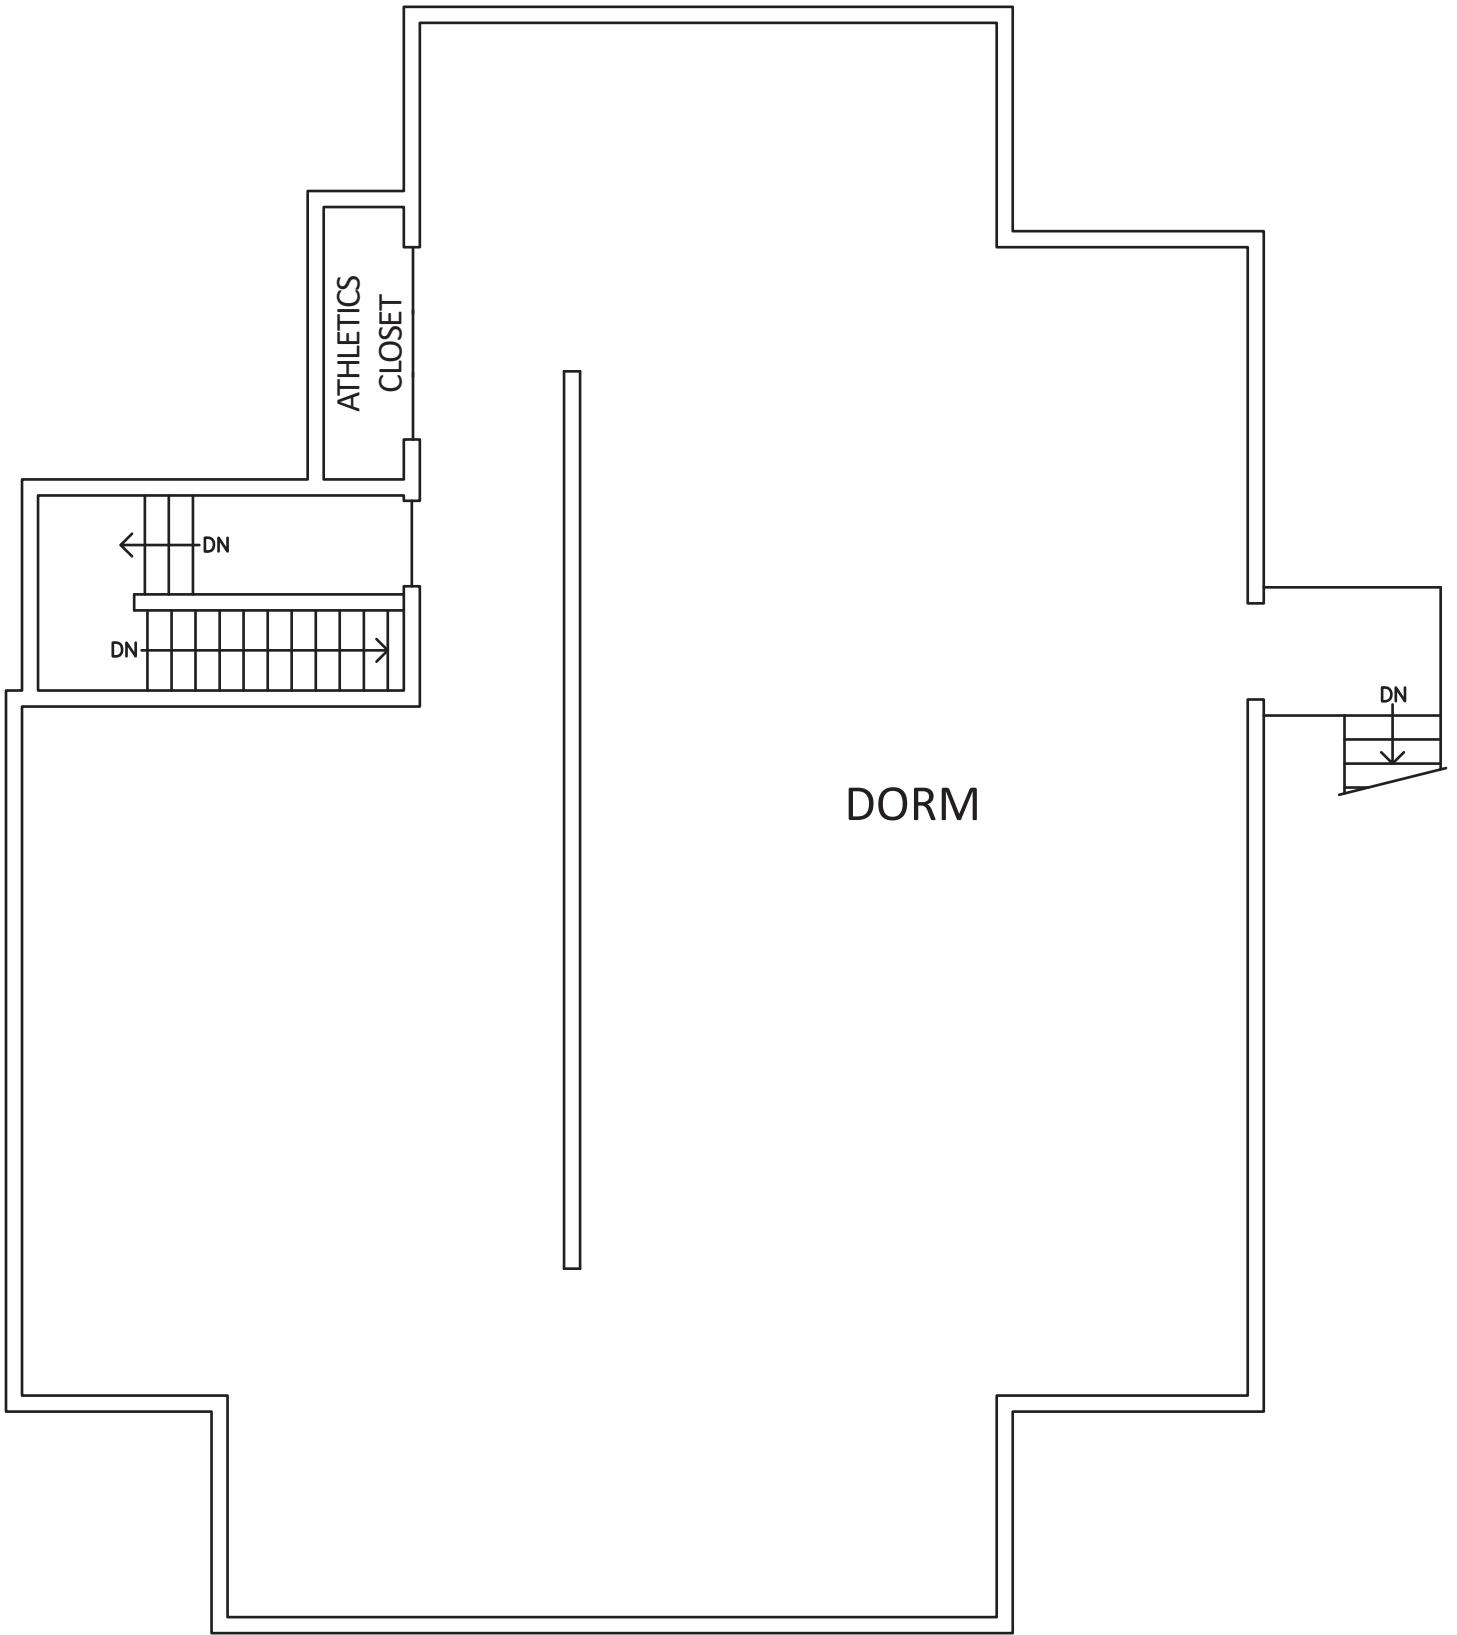

ATHLETICS
CLOSET

DORM

DN

DN

DN